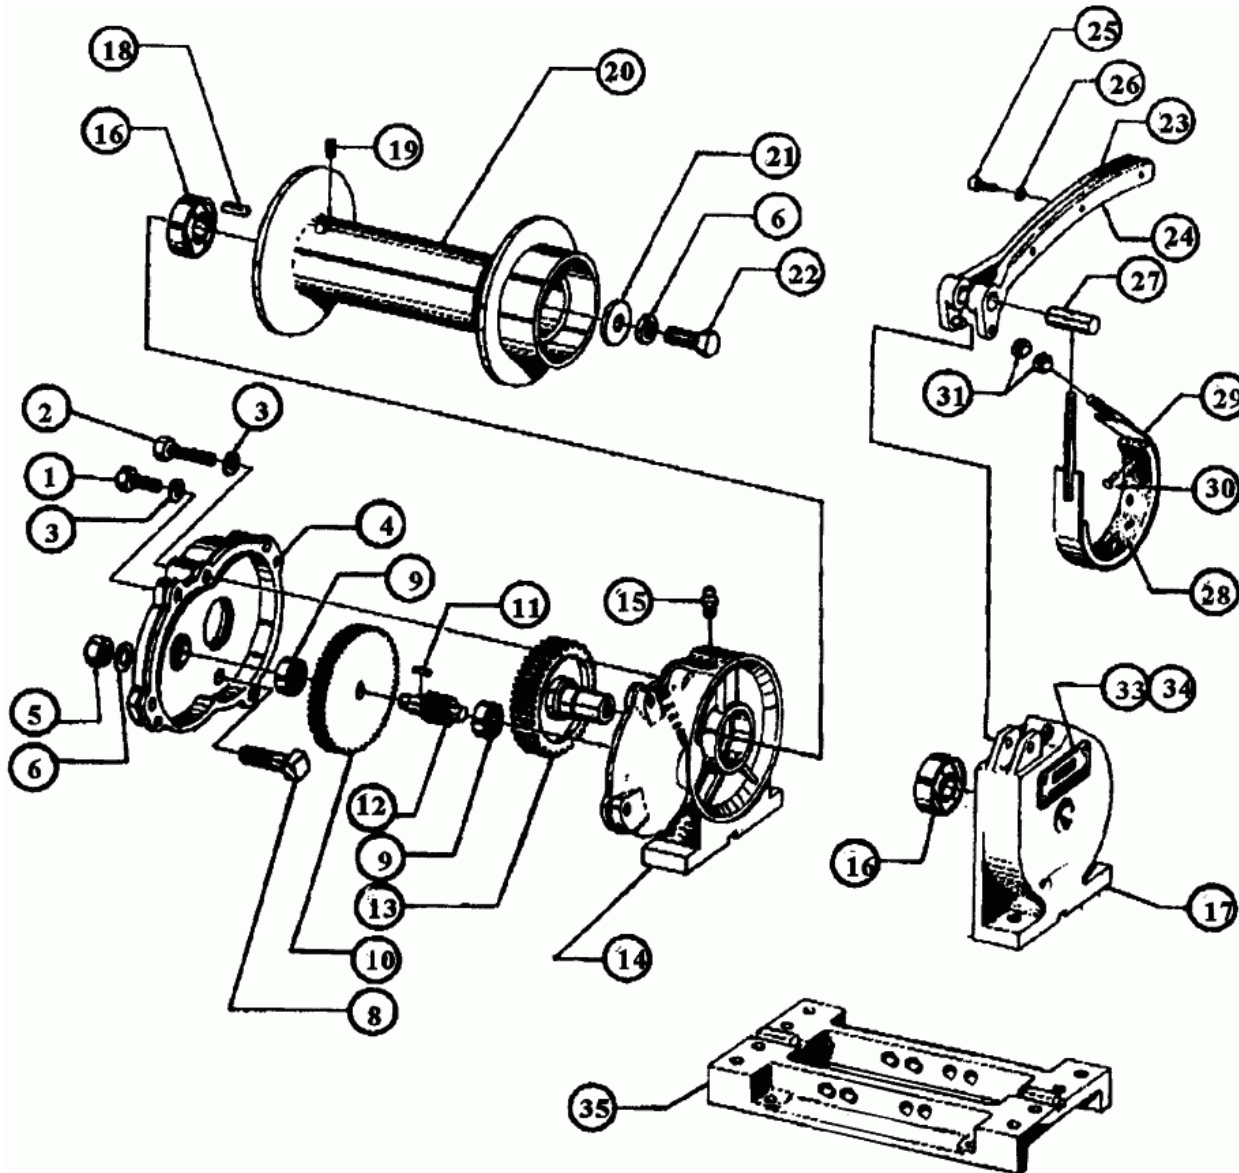

# JAG 1000 Utility Air Winch

## 700328-8 Air Winch (Exploded View)

5 Commerce Crescent  
North Bay, ON P1B 8G4  
Tel: (705) 472-0430 Fax: (705) 472-5153  
Email: info@jjmachineworks.com  
Web: http://www.jjmachineworks.com

Ref. No.	Part No.	Description	Qty.
1	900020-34	Capscrew, Hex HD. (1/2-13 x 1 1/2" LG)	3
2	900020-44	Capscrew, Hex HD. (1/2-13 x 1 3/4" LG)	3
3	900302-4	Lockwasher (1/2")	14
4	130770	Cover, End Bracket	1
5	900160-6	Hex Nut (5/8")	2
6	900302-64	Lockwasher (5/8")	2
8	900056-50	Bolt, Sq. HD. (5/8-11 x 2" LG)	2
9	940016-202	Ball Bearing	2
10	130764	Intermediate Gear - 84 Teeth	1
11	1330 SP	Key	1
12	130763	Intermediate Pinion Gear - 12 Teeth	1
13	130766	Main Gear - 60 Teeth	1
14	130768	R.H. End Bracket	1
15	901261-1	Fitting, Grease Push-Type (1/8)	1
16	940003-206	Ball Bearing	2
17	131387 B	L.H. Support	1
18	1157189-9	Key	1
19	900502-62	Setscrew, Hollow HD. (5/8-11 x 1 1/4" LG)	2
20	130769	Drum	1
21	1139513-436	Washer	1
22	900020-25	Capscrew, Hex Hd. (5/8-11 x 1 1/4" LG)	1
-	A131391-2	Brake Handle Assembly	1
23	A131391	L.H. Handle Half	1
24	A131392	R.H. Handle Half	1
25	902224-25	Capscrew, SOC. Hd. (1/4-20 x 1/2" LG)	3
26	900306-1	Lockwasher, Springer (1/4")	2
27	130760	Pin	1
28	A131388	Brake Band Assembly	1
29	131389	Lining	1
30	900670-106	Rivets	7
31	900160-4	Hex Nuts (3/8-16)	2
32	900020-24	Capscrew, Hex HD. (1/2-13 x 1 1/4" LG)	8
33	1139413-2	Number Plate	1
34	900257-19	Drive Screw (#8 x 3/8")	4
35	A130741	Frame	1