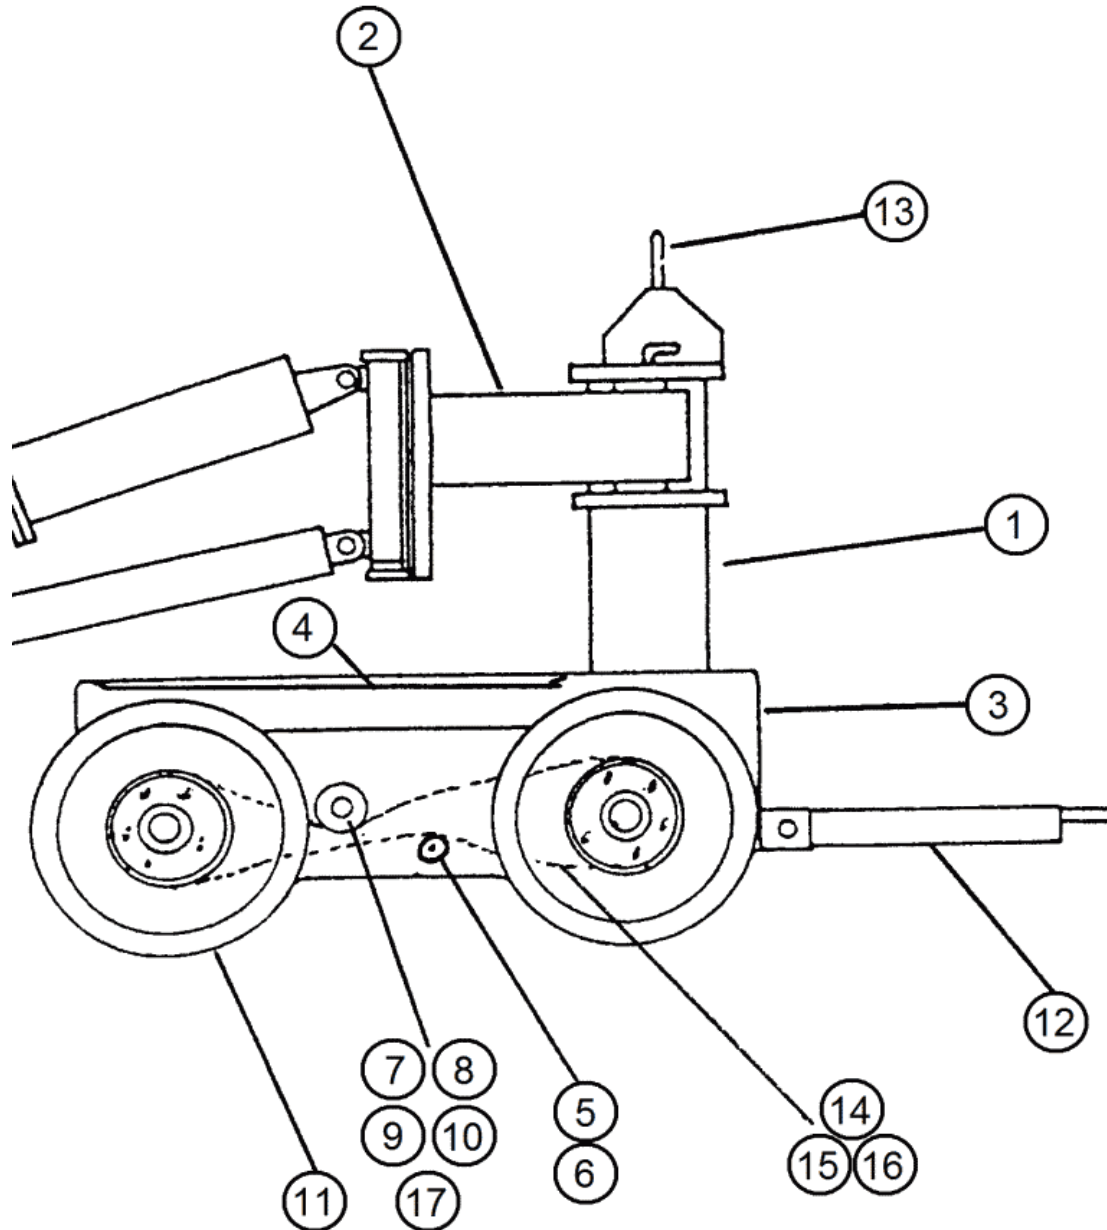

Your unit(s) may appear differently than depicted here.

Ref. No.	Part No.	Description	Qty
1	J-8240	Turret Pedestal Weldment	1
2	J-8241	Boom Mount – Hinge Weldment	2
3		Main Frame Weldment	1
4	J-7804	Main Frame Hatch	2
5	J-7844	Idler Sprocket c/w Bushing	4
6	J-7900	Idler Shafts	4
7	J-8202	Drive Sprocket, Slotted	2
8	J-7858	Drive Sprocket Cap, Keyed	2
9	J-7824	Drive Gear Adapter Shaft	2
10	J-7724	Adapter Shaft Spacer	2
11	JJ600X9	Tire & Rim Assembly	4
12	J-7194	Operator's Platform	1
13	J 3/4-4	Trammings Valves	2
14	Y-8040	Chain Assembly	2
15	Y-8040-1	Master Link	2
16	Y-8040-2	Half Link	2
17	NAF212-39	Flange Bearing	2